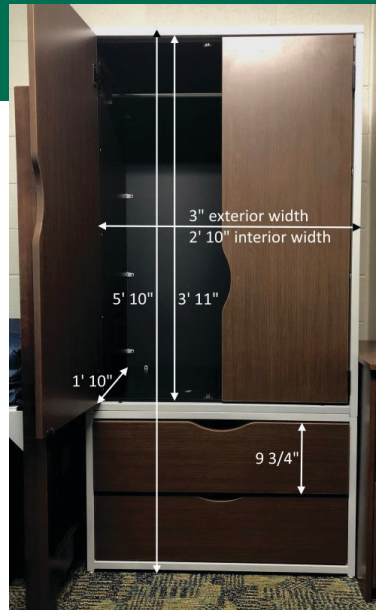

FRANKEN HALL

Wardrobe

Adjustable height
Loftable & Bunkable

Nightstand

Dresser

Available to Freshmen

Room specifications:

Windows: 37.5" wide x 51.5" high, mini blinds provided

Ceiling: 8' 1"

Door: 31.75" wide by 84" high

Mattresses: 80" long (extra-long twin sheets recommended)

All freestanding furniture with loftable, bunkable or single bed.

NOTE: These are measurements of typical rooms. Your room will vary slightly. All furniture must remain in the room. There is no additional space for storage.