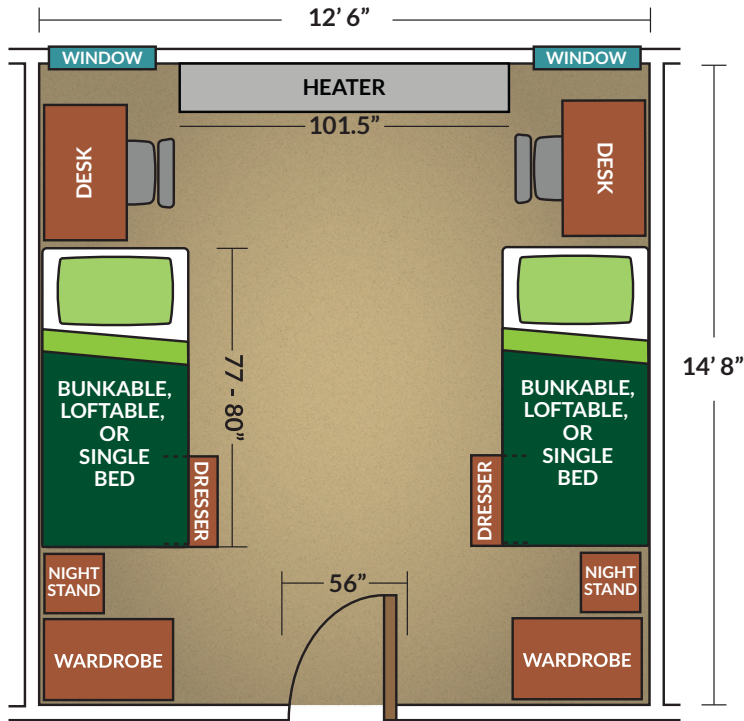

FRANKEN HALL

Wardrobe

Adjustable height
Loftable & Bunkable

Nightstand

Dresser

Available to Freshmen

Room specifications:

Windows: 37.5" wide x 51.5" high, mini blinds provided

Ceiling: 8' 1"

Door: 31.75" wide by 84" high

Mattresses: 80" long (extra-long twin sheets recommended)

All freestanding furniture with loftable, bunkable or single bed.

NOTE: These are measurements of typical rooms. Your room will vary slightly. All furniture must remain in the room. There is no additional space for storage.