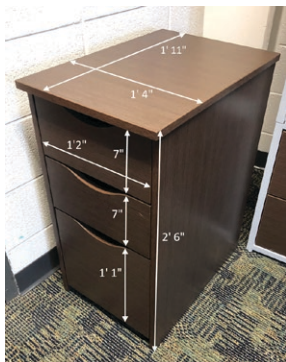

FRANKEN HALL

Wardrobe

Adjustable height
Loftable & Bunkable

Nightstand

Dresser

Available to Freshmen

Room specifications:

Windows: 37.5" wide x 51.5" high, mini blinds provided

Ceiling: 8' 1"

Door: 31.75" wide by 84" high

Mattresses: 80" long (extra-long twin sheets recommended)

All freestanding furniture with loftable, bunkable or single bed.

NOTE: These are measurements of typical rooms. Your room will vary slightly. All furniture must remain in the room. There is no additional space for storage.